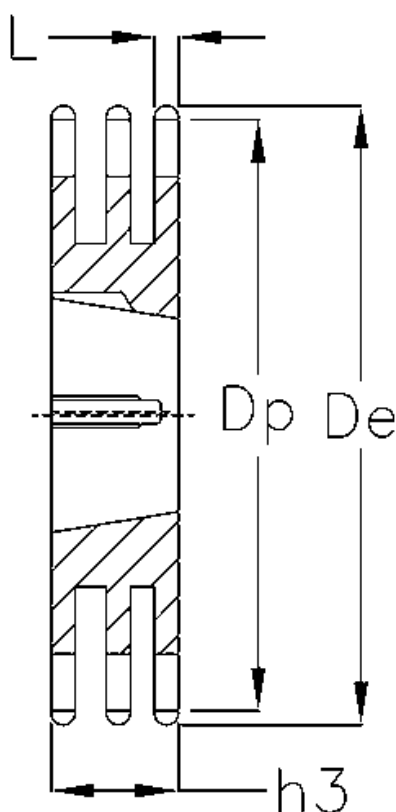

Article number: 616033006019

Description: Taperbored sprocket 10 B-3 Z=19 triplex
for bushing 1615

Measures

Bush = 1615
C = 1.6
Chain = -
Chain size = 5/8" x 3/8"
De = 103.3
Dp = 96.45
H = 42.1
h3 = 42.1

Material = Stål
Number of teeth = 19